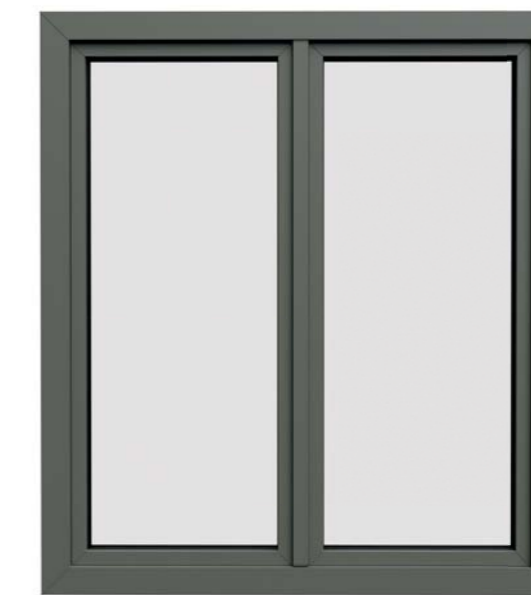

F-ENERGY®

- věrná imitace hliníkových oken díky minimálnímu sklonu hrany rámu a křídla
- vynikající tepelně izolační vlastnosti s U_w až 0,79 W/m²K
- velmi subtilní profilový systém, maximální prosklená doba
- ideální pro pasivní a nízkoenergetické stavby
- probarvený profil také v antracitově šedé barvě