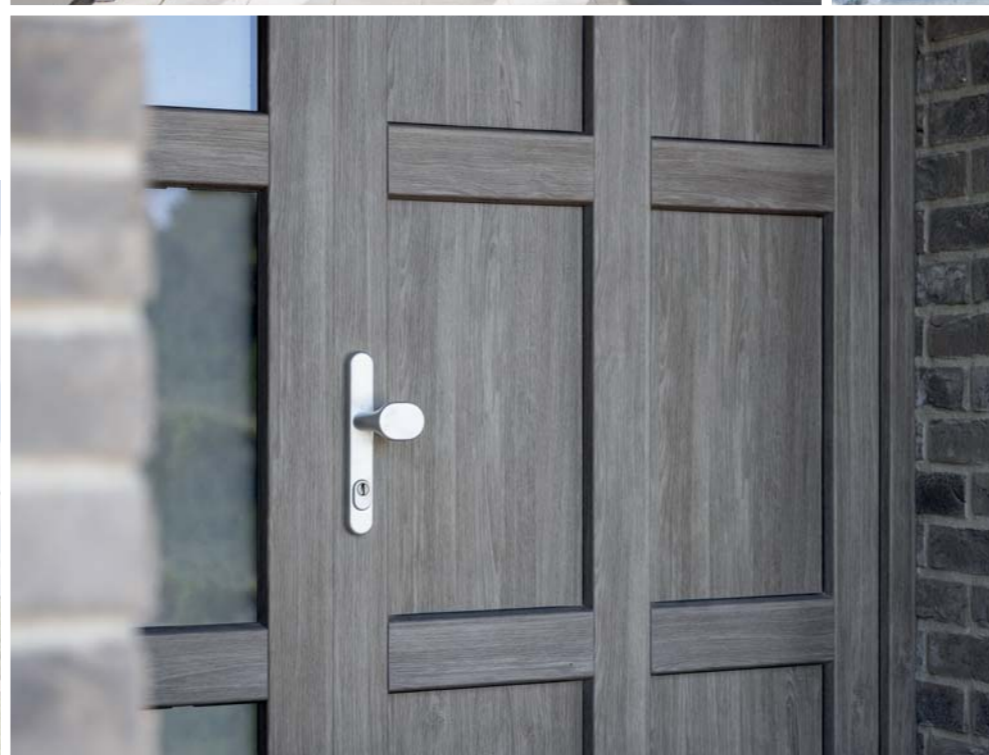

Technické informace

počet komor (rám/křídlo)	6/6
hloubka (rám/křídlo)	85/85 mm
výška (rám+křídlo)	119 mm
barevnost profilu	šedá/bílá/hnědá
počet těsnění	3
možnost osazení 3sklem	ano
tepelná izolace s izolačním 3sklem	U_w až 0,74 W/m²K
zvuková izolace s izolačním 3sklem	R_w až 42 dB
bezpečnost	až RC2
vhodnost pro novostavby	■■■■■ ano
vhodnost pro rekonstrukce	■■■■■ ano
vhodnost pro nízkoenergetické a pasivní stavby	■■■■■ ano
atypické provedení (šikminy)	■■■■■ ano